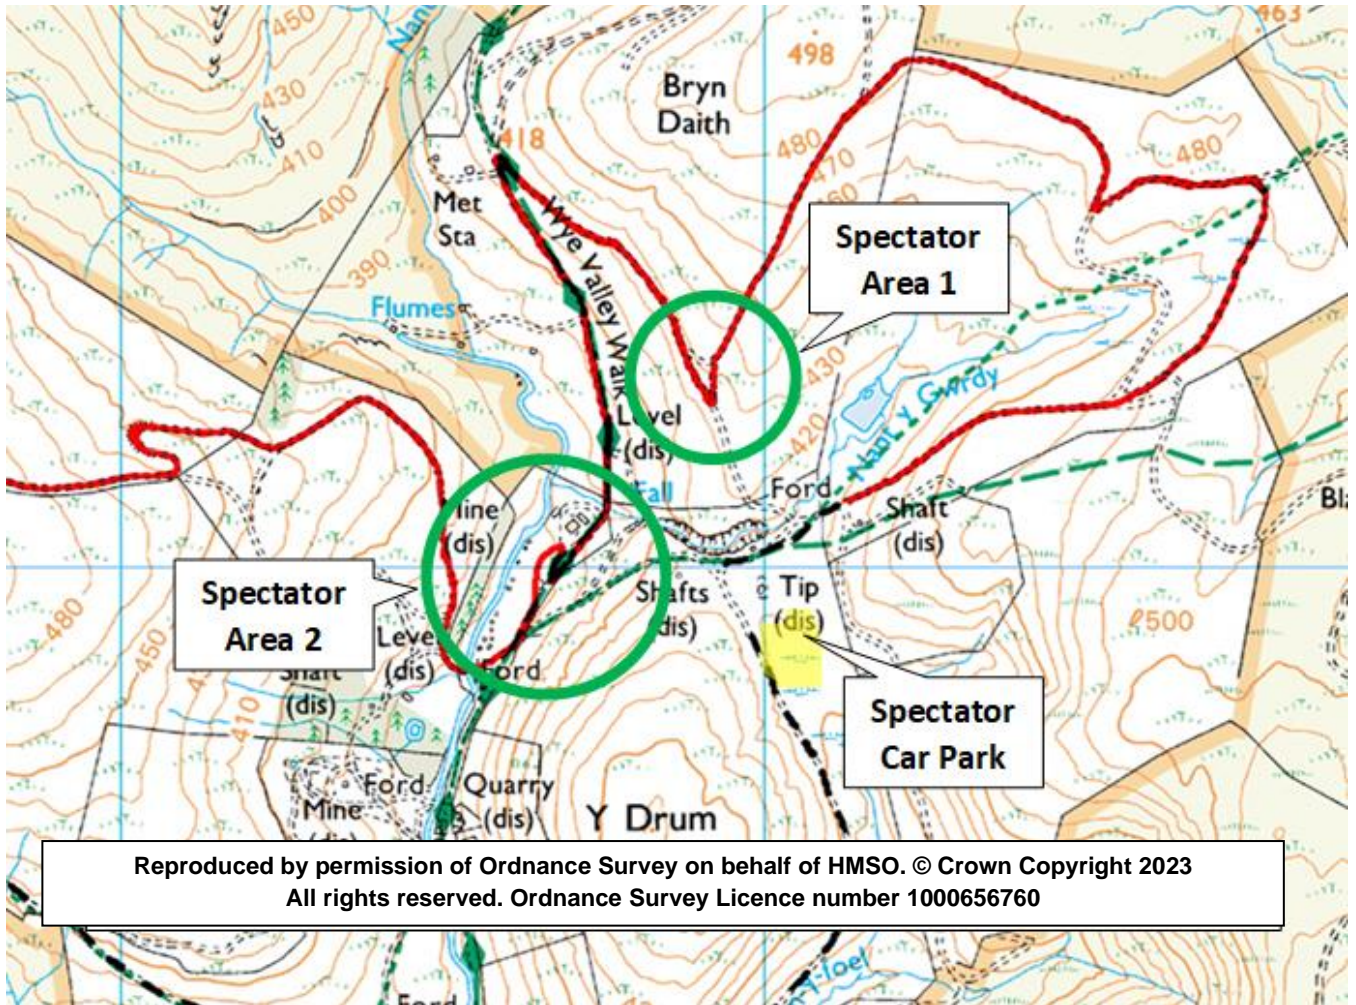

Grooms Garage Sweet Lamb Rally Time Trial
25th June 2023

Spectator Info
Entry fee to Sweetlamb
£10 per person
Children free

Grooms Garage Sweet Lamb Rally Time Trial

TC SS	Location	Stage Mileage	Liaison Mileage	Target	Time 1st Car
Day1		Sunday 25th June			
<i>Sighting Run</i>	<i>Clockwise</i>		6.4		08:00
<i>MC1 (out)</i>					08:45
<i>SS1 Start</i>			2.4	00:08	08:53
<i>SS1 Stop</i>		3.83		00:05	08:58
<i>MC2 (in)</i>			0.2	00:05	09:03
<i>MC2 (out)</i>					09:45
<i>SS2 Start</i>			2.4	00:08	09:53
<i>SS2 Stop</i>		3.83		00:05	09:58
<i>MC3 (in)</i>			0.2	00:05	10:03
<i>MC3 (out)</i>					10:45
<i>SS3 Start</i>			2.4	00:08	10:53
<i>SS3 Stop</i>		3.83		00:05	10:58
<i>MC4 (in)</i>			0.2	00:05	11:03
Turnaround					
<i>Sighting Run</i>	<i>Anti Clockwise</i>		6.4		12:45
<i>MC4 (out)</i>					13:30
<i>SS4 Start</i>			0.1	00:05	13:35
<i>SS4 Stop</i>		3.97		00:05	13:40
<i>MC5 (in)</i>			2.4	00:08	13:48
<i>MC5 (out)</i>					14:30
<i>SS5 Start</i>			0.1	00:05	14:35
<i>SS5 Stop</i>		3.97		00:05	14:40
<i>MC6 (in)</i>			2.4	00:08	14:48
<i>MC6 (out)</i>					15:30
<i>SS6 Start</i>			0.1	00:05	15:35
<i>SS6 Stop</i>		3.97		00:05	15:40
<i>MC7 (in)</i>			2.4	00:08	15:48

Spectator Area Locations

**WARNING
MOTOR SPORT
CAN BE**

DANGEROUS

**DESPITE THE ORGANISERS TAKING ALL REASONABLE PRECAUTIONS,
UNAVOIDABLE ACCIDENTS CAN HAPPEN.
IN RESPECT OF THESE YOU ARE PRESENT AT YOUR OWN RISK.**