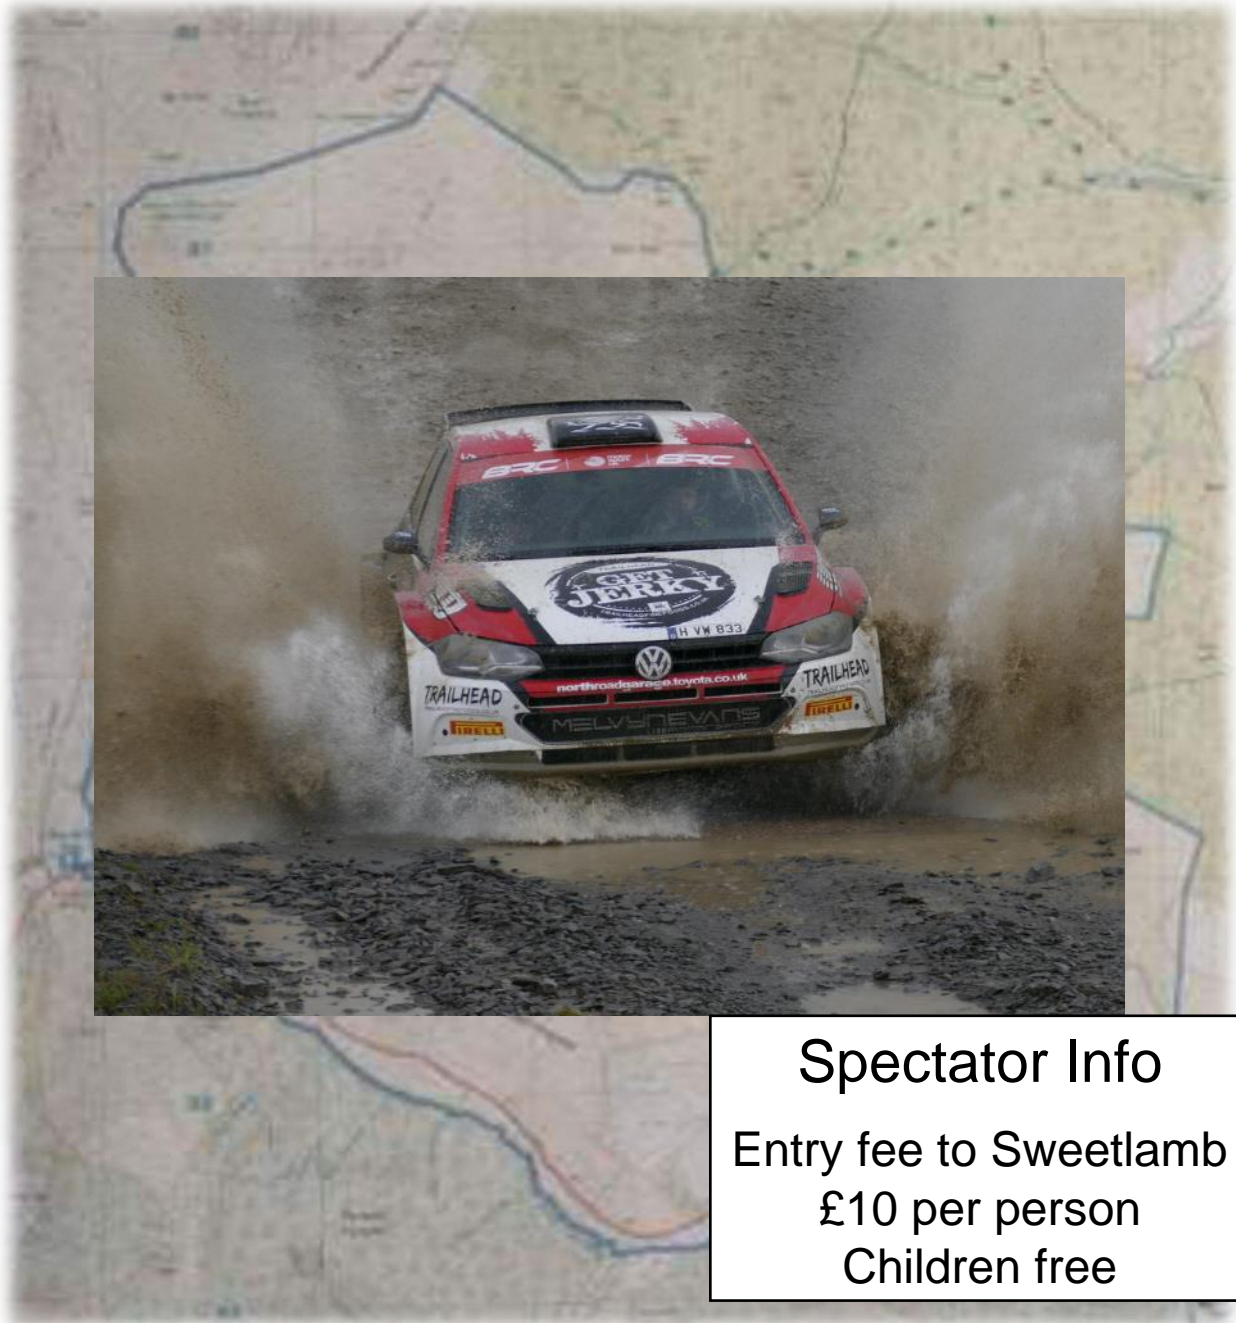

Grooms Garage Sweet Lamb Rally Time Trial
25th June 2023

Spectator Info
Entry fee to Sweetlamb
£10 per person
Children free

Grooms Garage Sweet Lamb Rally Time Trial

TC SS	Location	Stage Mileage	Liaison Mileage	Target	Time 1st Car
Day1		Sunday 25th June			
<i>Sighting Run</i>	<i>Clockwise</i>		6.4		08:00
<i>MC1 (out)</i>					08:45
<i>SS1 Start</i>			2.4	00:08	08:53
<i>SS1 Stop</i>		3.83		00:05	08:58
<i>MC2 (in)</i>			0.2	00:05	09:03
<i>MC2 (out)</i>					09:45
<i>SS2 Start</i>			2.4	00:08	09:53
<i>SS2 Stop</i>		3.83		00:05	09:58
<i>MC3 (in)</i>			0.2	00:05	10:03
<i>MC3 (out)</i>					10:45
<i>SS3 Start</i>			2.4	00:08	10:53
<i>SS3 Stop</i>		3.83		00:05	10:58
<i>MC4 (in)</i>			0.2	00:05	11:03
Turnaround					
<i>Sighting Run</i>	<i>Anti Clockwise</i>		6.4		12:45
<i>MC4 (out)</i>					13:30
<i>SS4 Start</i>			0.1	00:05	13:35
<i>SS4 Stop</i>		3.97		00:05	13:40
<i>MC5 (in)</i>			2.4	00:08	13:48
<i>MC5 (out)</i>					14:30
<i>SS5 Start</i>			0.1	00:05	14:35
<i>SS5 Stop</i>		3.97		00:05	14:40
<i>MC6 (in)</i>			2.4	00:08	14:48
<i>MC6 (out)</i>					15:30
<i>SS6 Start</i>			0.1	00:05	15:35
<i>SS6 Stop</i>		3.97		00:05	15:40
<i>MC7 (in)</i>			2.4	00:08	15:48

Spectator Area Locations

**WARNING
MOTOR SPORT
CAN BE**

DANGEROUS

**DESPITE THE ORGANISERS TAKING ALL REASONABLE PRECAUTIONS,
UNAVOIDABLE ACCIDENTS CAN HAPPEN.
IN RESPECT OF THESE YOU ARE PRESENT AT YOUR OWN RISK.**