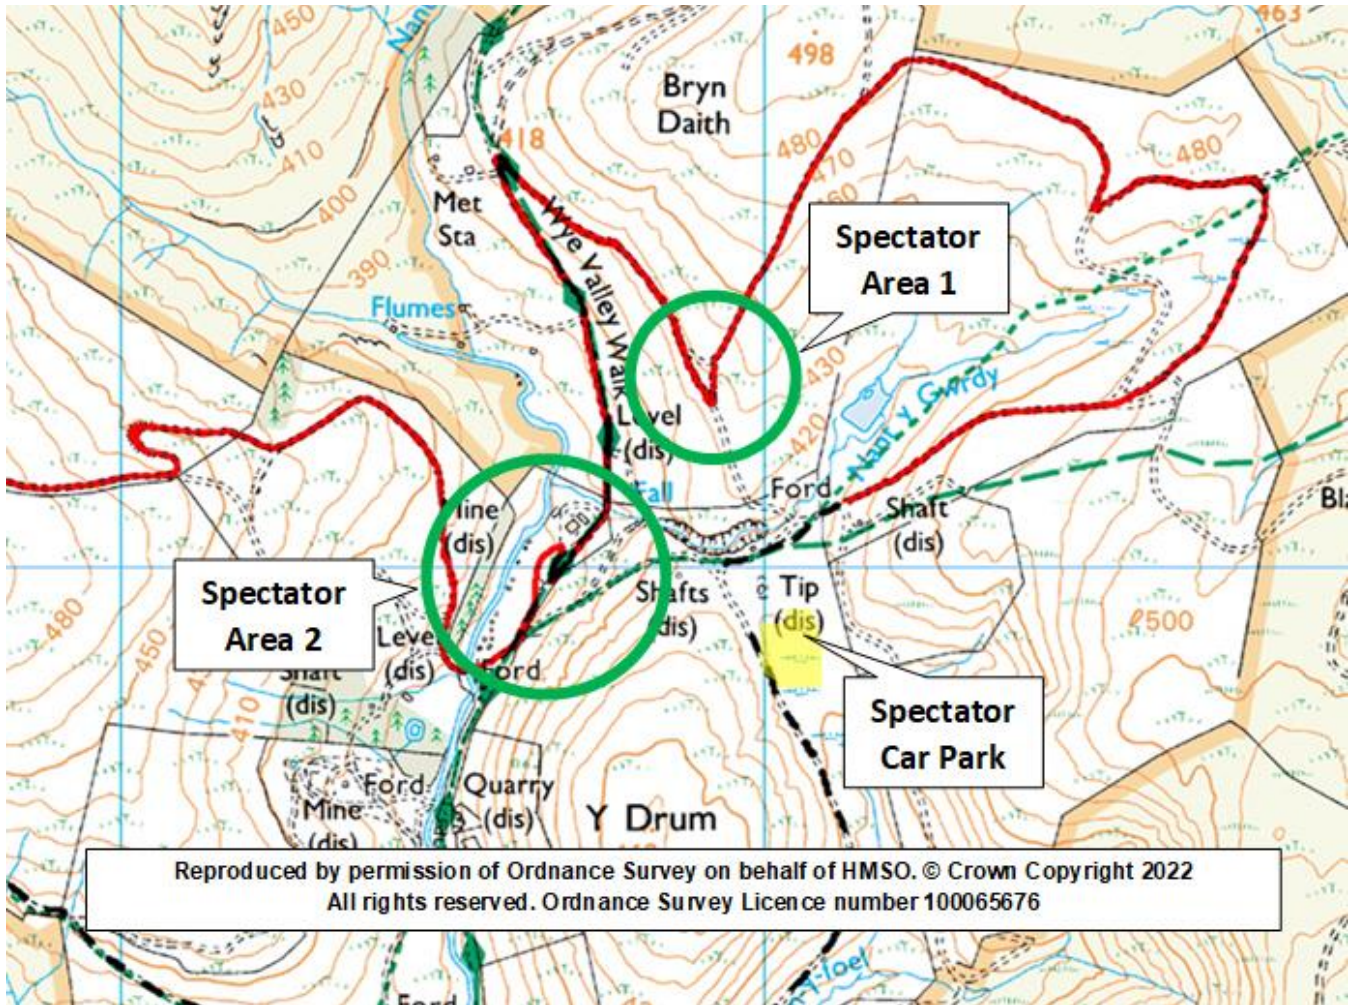

Spectator Area Locations